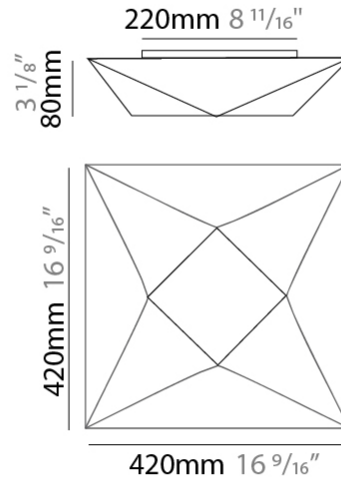

PROJECT _____
TYPE _____
SPECIFIER _____
QUANTITY _____
DATE _____

POLARIS SURFACE

D112022

base number

1. To build a product code in our configurator select the specify button on the base model # product page
2. To build a manual product code on this datasheet choose from the options listed below in blue font and add the suffix to the base model #

GENERAL

Series: Polaris _____
Brand: Ole _____
Division: Design _____
Mounting Type: Surface _____
Mounting Location: Wall / Ceiling _____
Subcategory: Ambient _____

PHYSICAL

Shape: Rectangle _____
Length (mm): 420 _____
Length (in): 16 ⁹/₁₆ _____
Width (mm): 420 _____
Width (in): 16 ⁹/₁₆ _____
Height (mm): 80 _____
Height (in): 3 ¹/₈ _____
Light Distribution: Omnidirectional _____
Weight (kg): 2 _____
Weight (lbs): 4.4 _____
Diffuser: Elastic Fabric - Optical White Diffuser _____
Fixture Finish: WHI _____
Fixture Material: Metal / Elastic Fabric _____

ELECTRICAL

Number of Lamps: 2 _____
Lamp Type: LED Retrofit _____
Lamp Shape: A19 _____
Bulb Included: Bulb Not Included _____
Max. Wattage Per Lamp (W): 15 _____
Lamp Base: E26 _____
Input Voltage (V): 120 _____
Upon Request: 277Vac / GU24 _____

LED

OPTICAL

RATINGS AND CERTIFICATIONS

Certified By: Certified for North American Standards _____
IP rating: IP20 _____