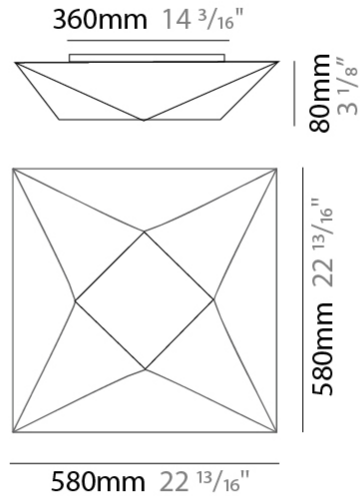

PROJECT	_____
TYPE	_____
SPECIFIER	_____
QUANTITY	_____
DATE	_____

POLARIS SURFACE

D112023

base number

1. To build a product code in our configurator select the specify button on the base model # product page
2. To build a manual product code on this datasheet choose from the options listed below in blue font and add the suffix to the base model #

GENERAL

Series: Polaris
Brand: Ole
Division: Design
Mounting Type: Surface
Mounting Location: Wall / Ceiling
Subcategory: Ambient

PHYSICAL

Shape: Abstract
Length (mm): 580
Length (in): 22 ¹³/₁₆
Width (mm): 580
Width (in): 22 ¹³/₁₆
Height (mm): 80
Height (in): 3 ¹/₈
Light Distribution: Omnidirectional
Weight (kg): 2.7
Weight (lbs): 5.9
Diffuser: Elastic Fabric - Optical White
Fixture Finish: WHI
Fixture Material: Metal / Elastic Fabric

ELECTRICAL

Number of Lamps: 4
Lamp Type: LED Retrofit
Lamp Shape: A19
Bulb Included: Bulb Not Included
Max. Wattage Per Lamp (W): 15
Lamp Base: E26
Input Voltage (V): 120
Upon Request: 277Vac / GU24

LED

OPTICAL

RATINGS AND CERTIFICATIONS

Certified By: Certified for North American Standards
IP rating: IP20